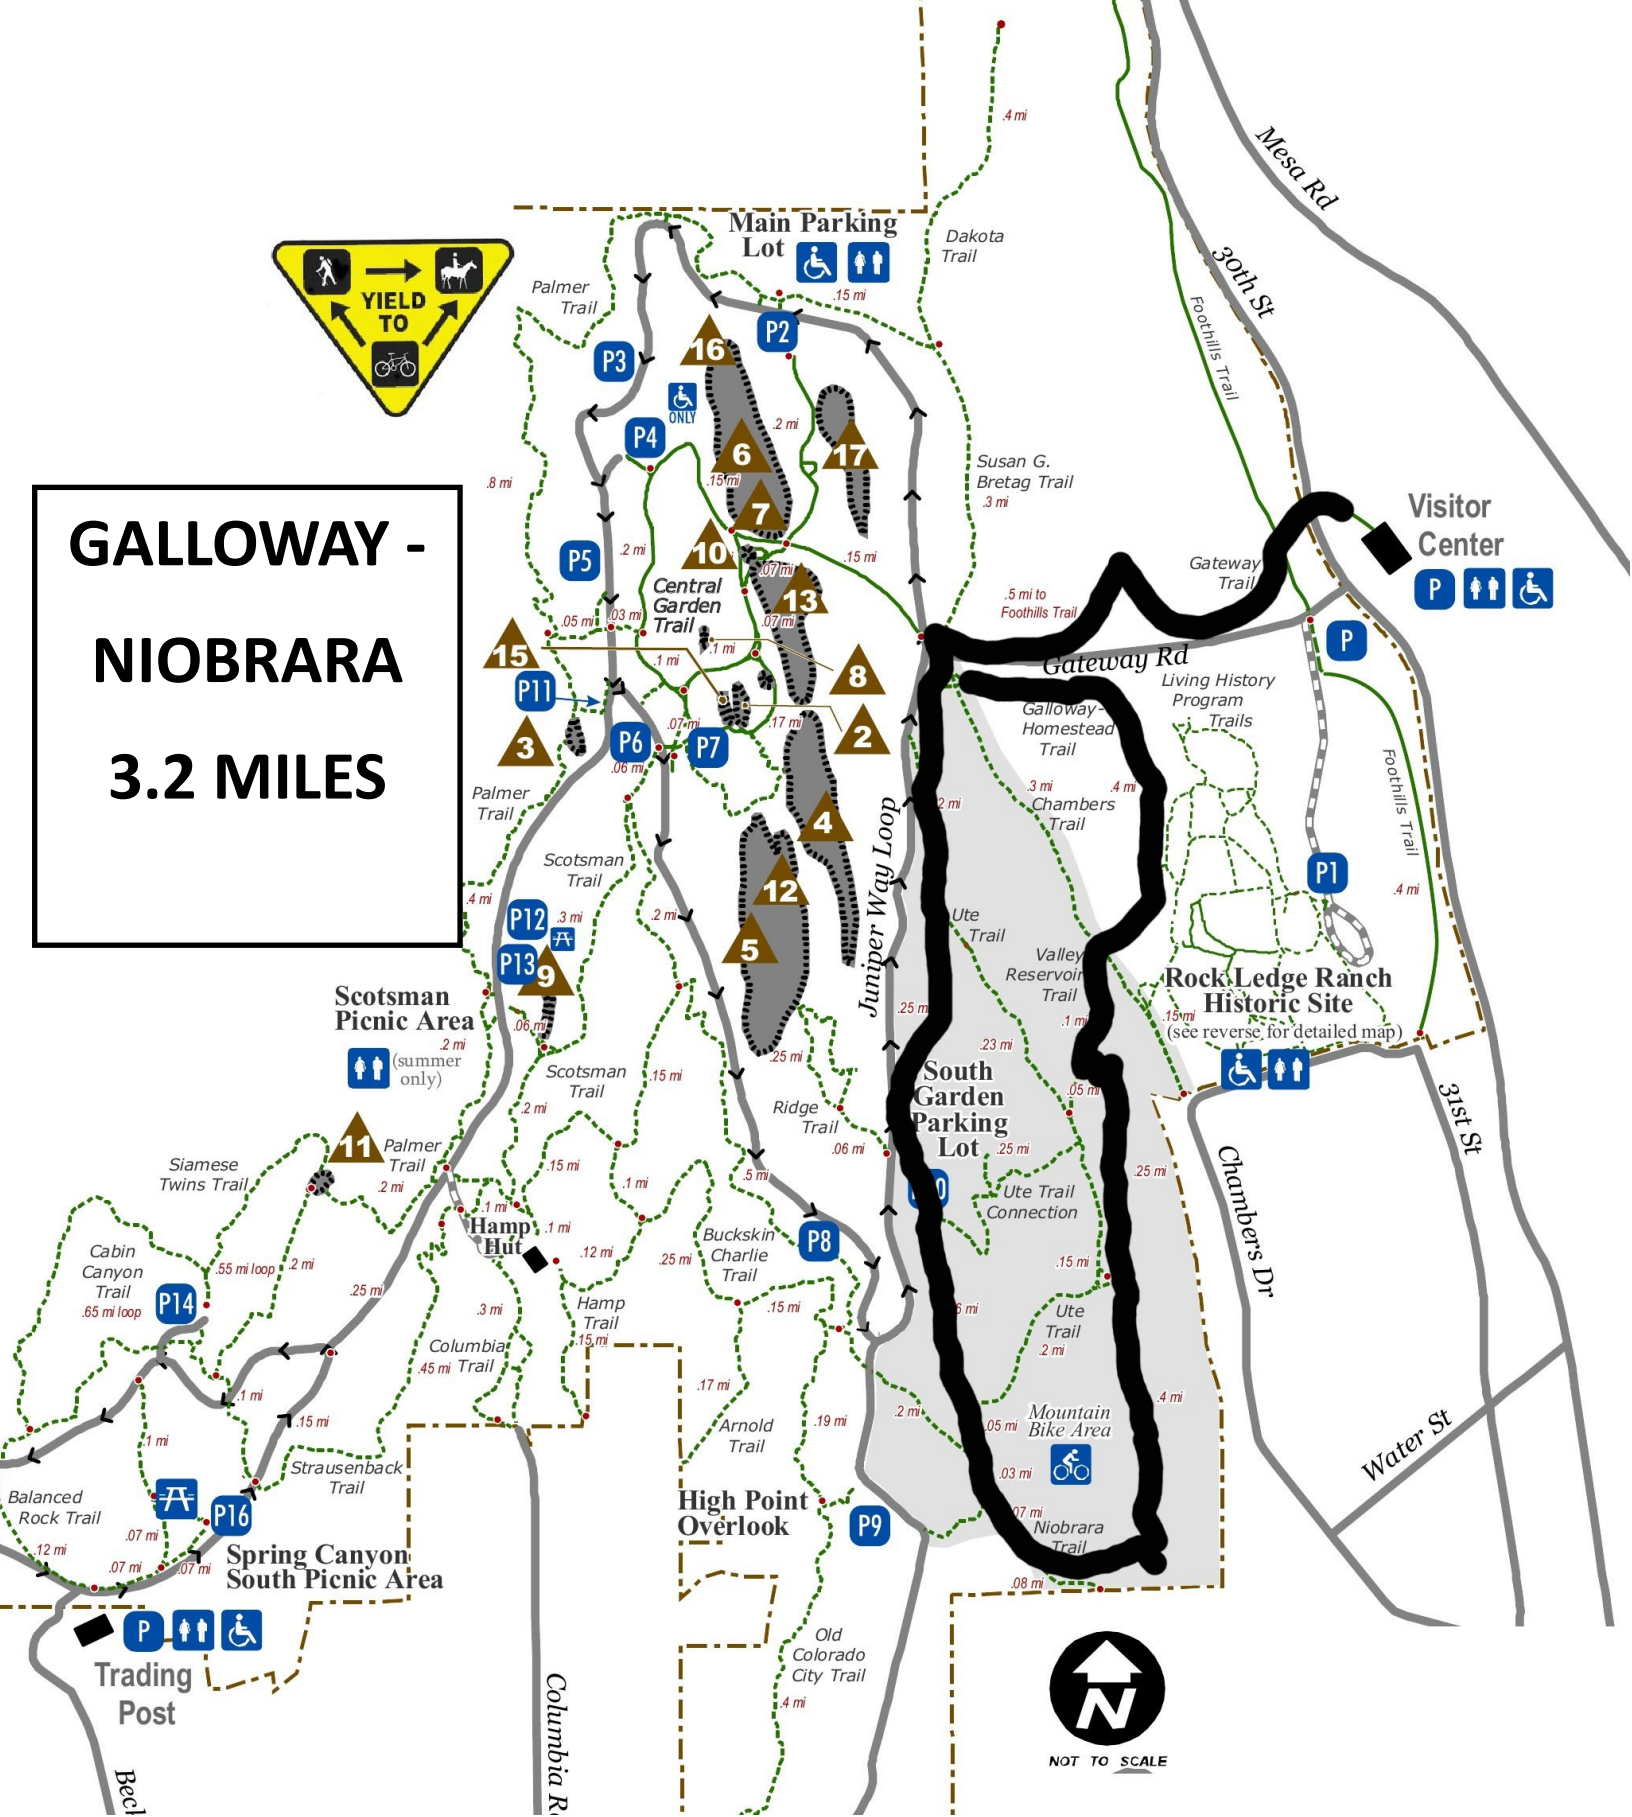

**GALLOWAY -
NIOBRARA
3.2 MILES**

NOT TO SCALE