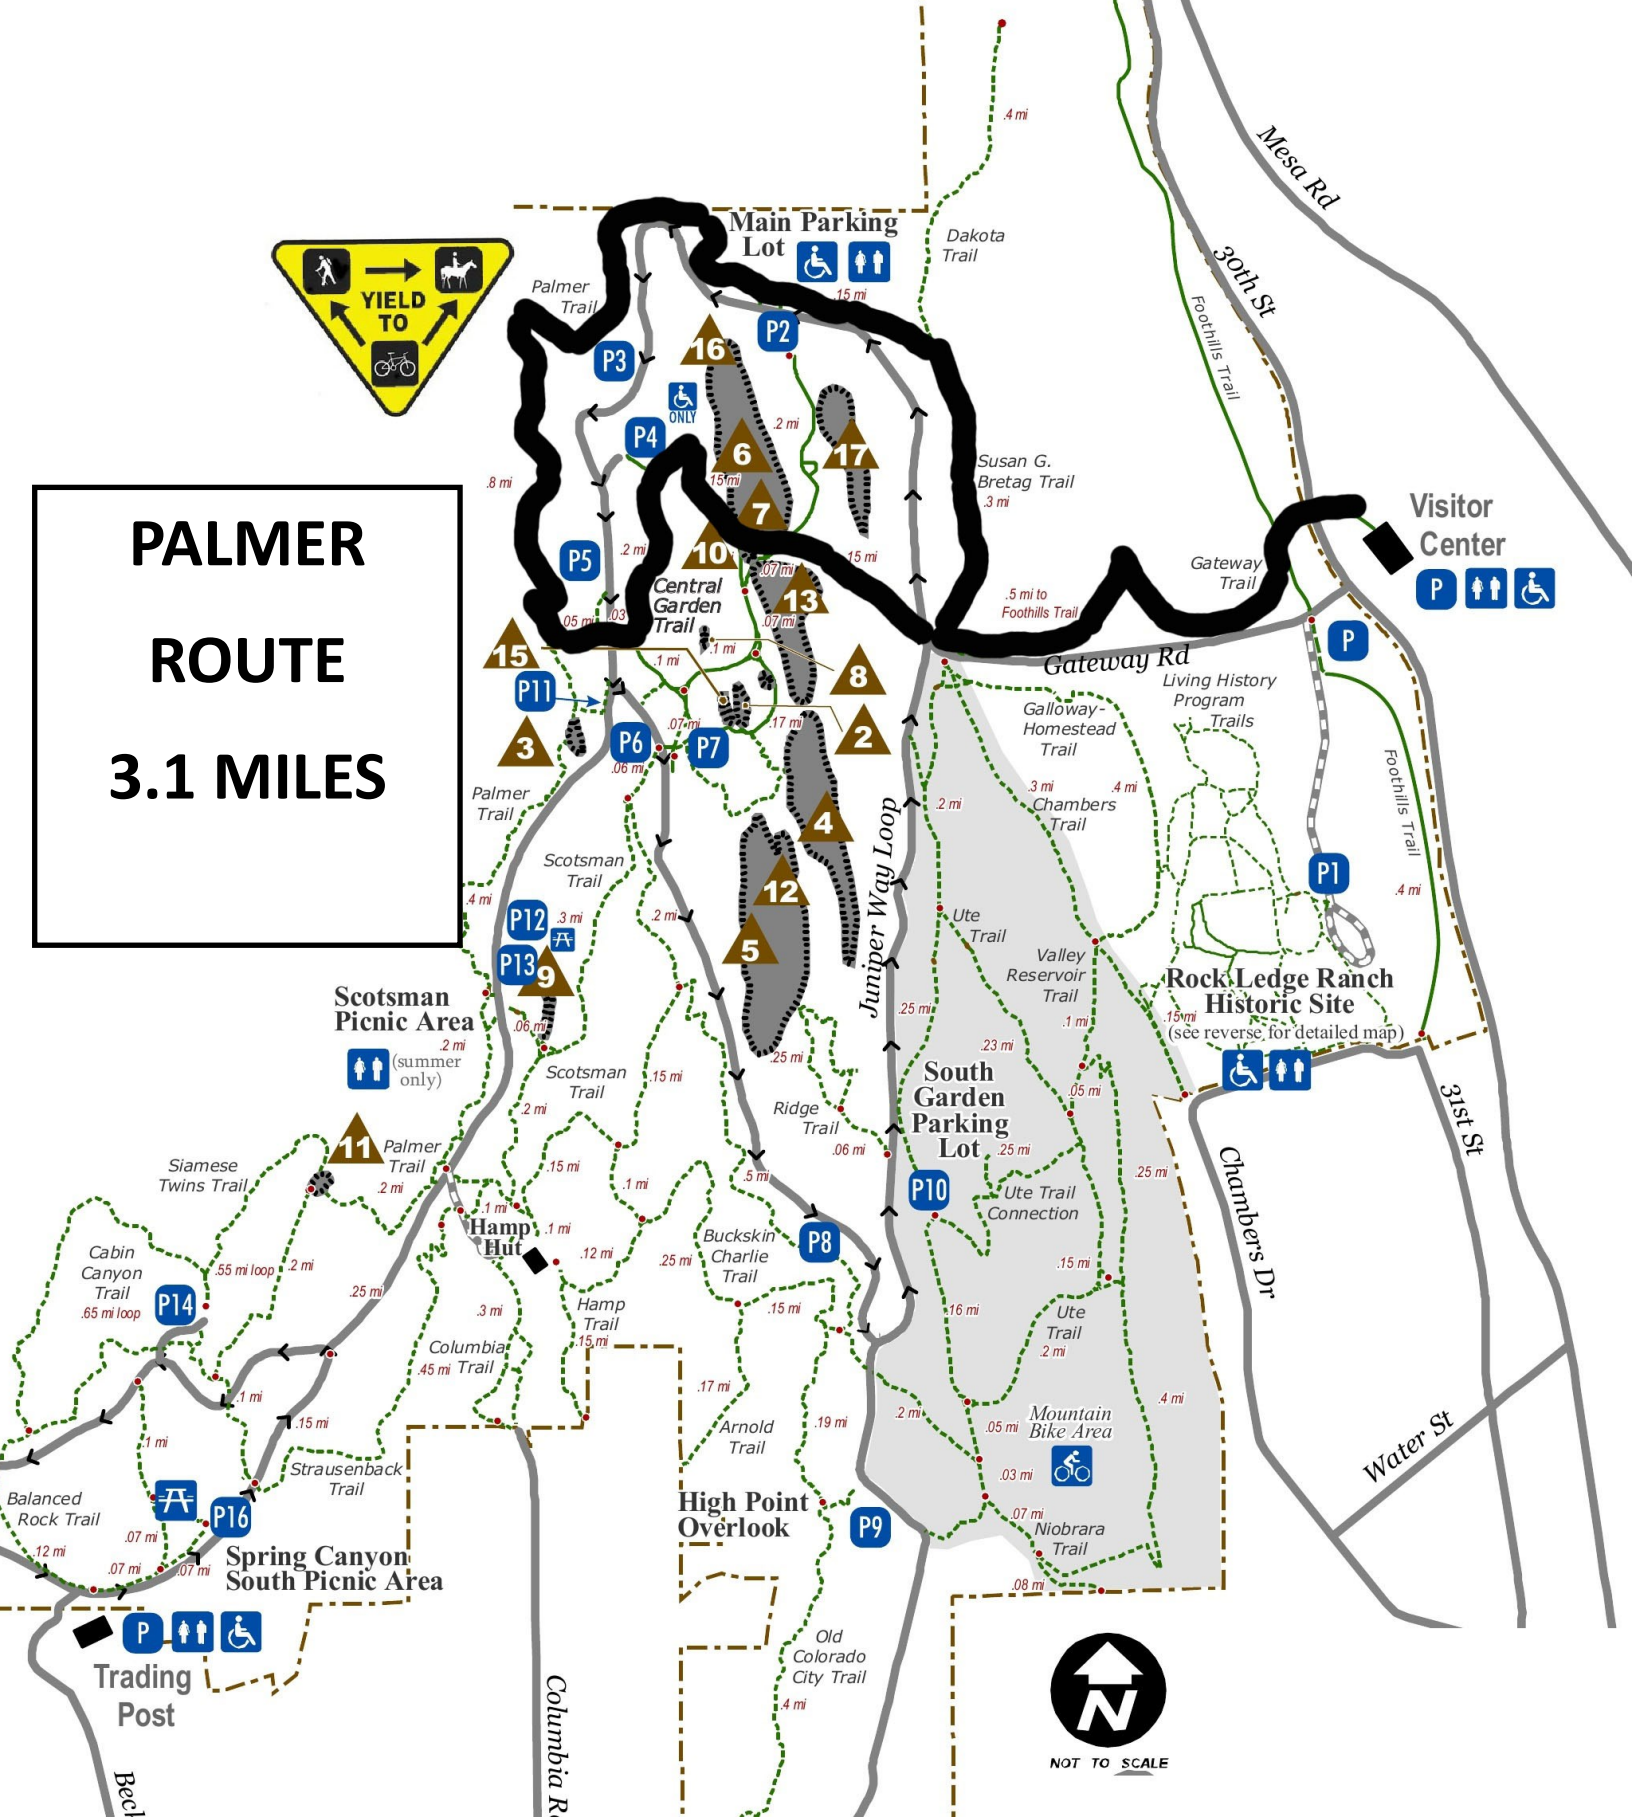

PALMER ROUTE 3.1 MILES

NOT TO SCALE