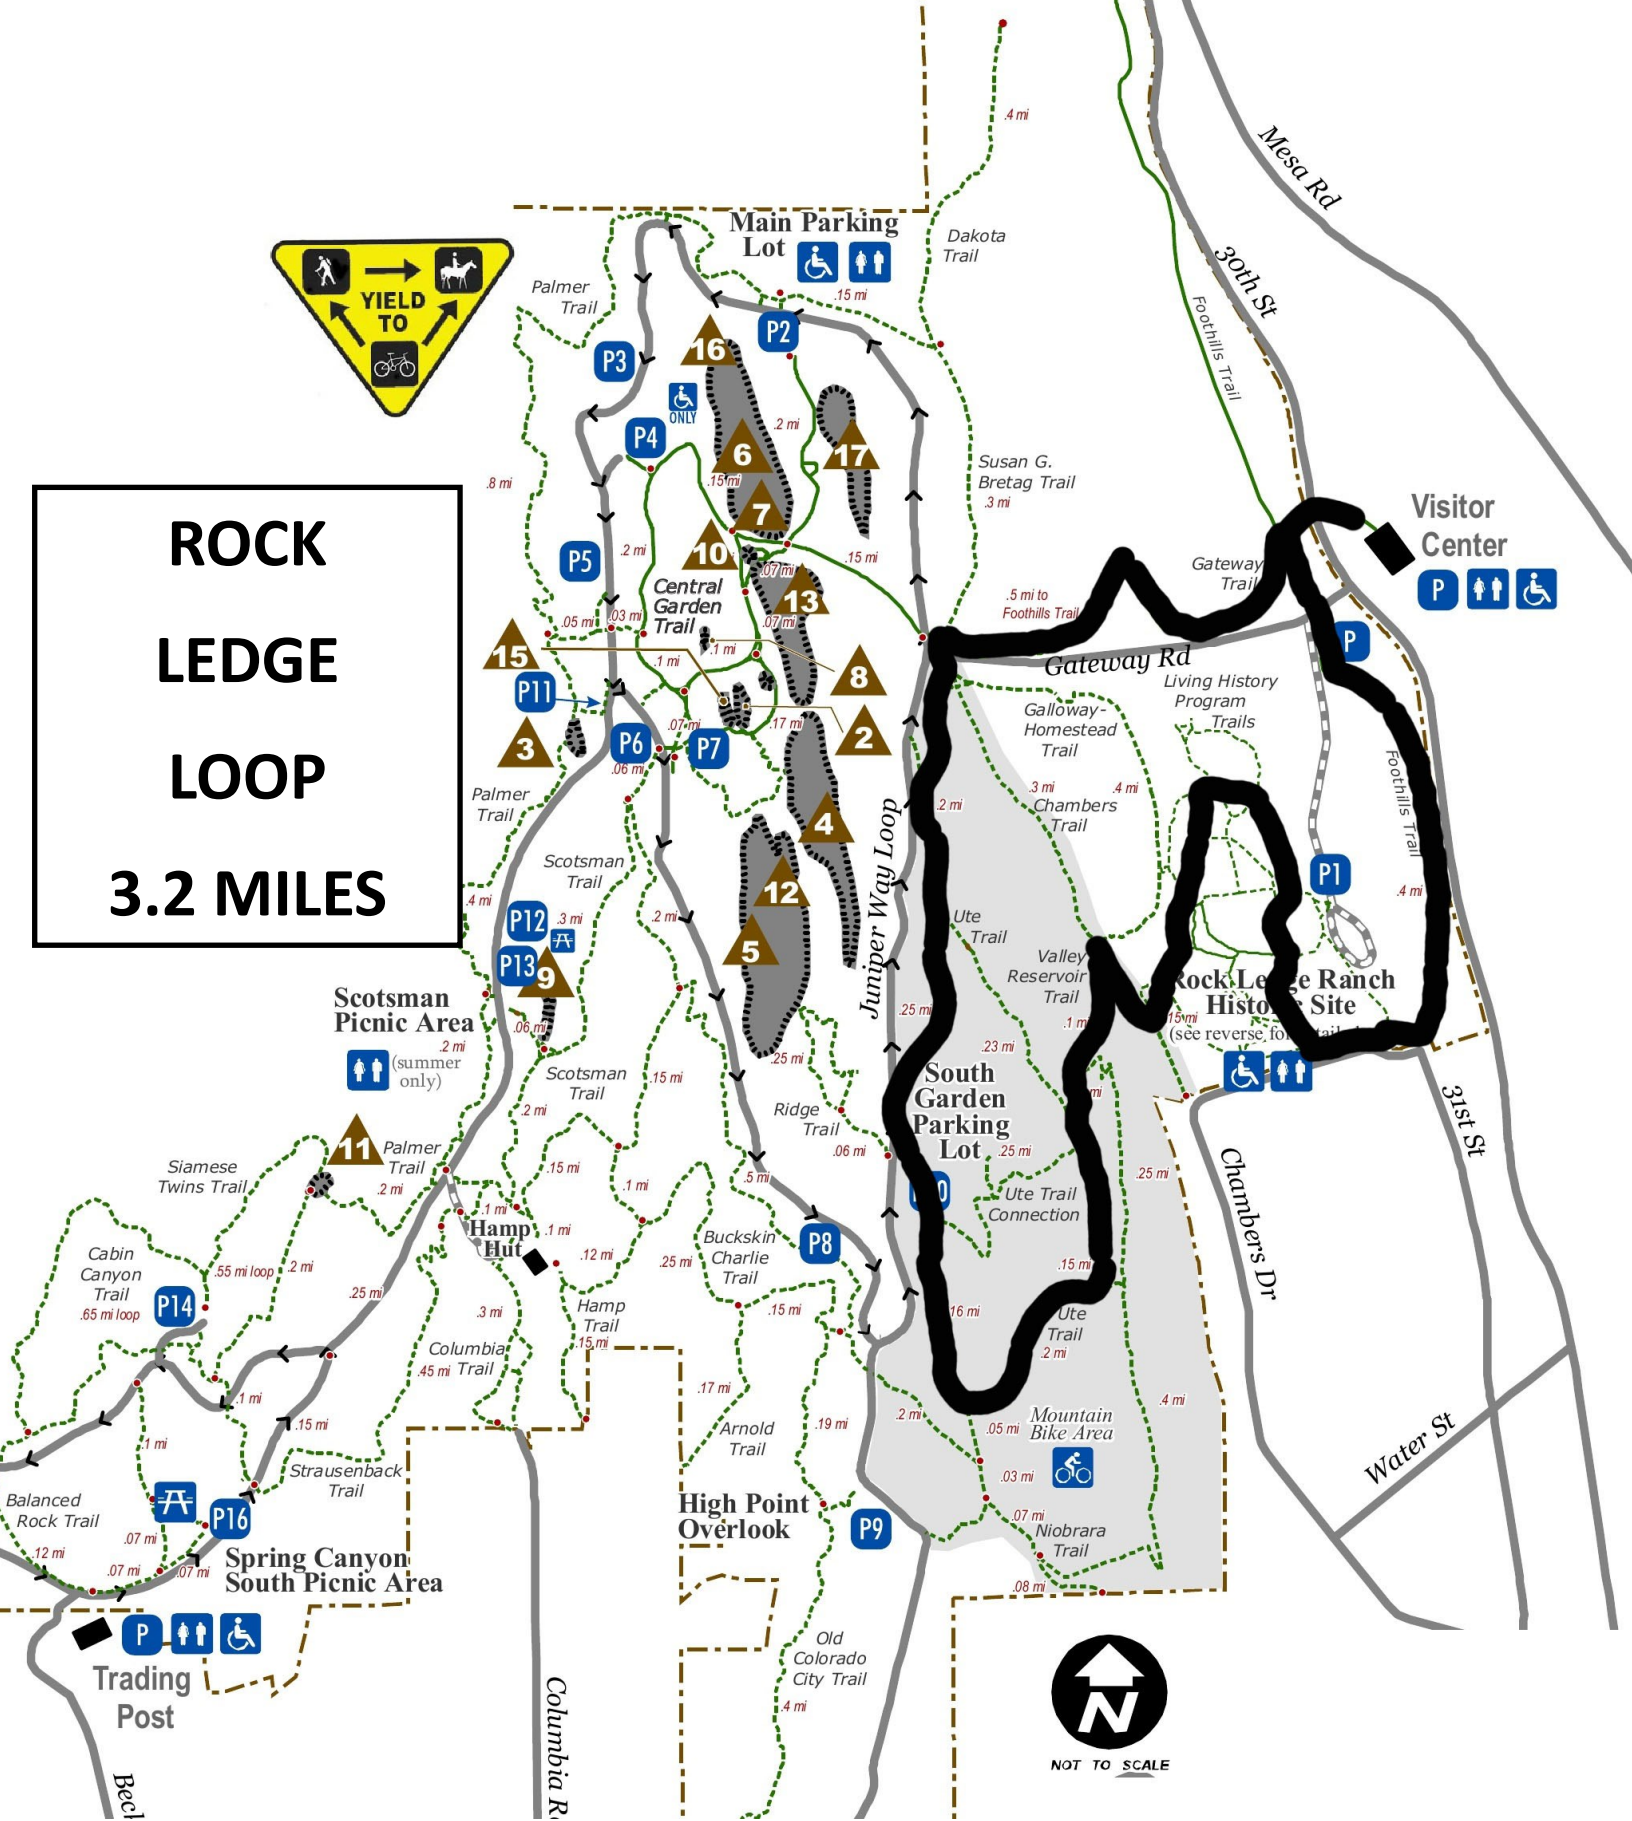

**ROCK
LEDGE
LOOP
3.2 MILES**

NOT TO SCALE