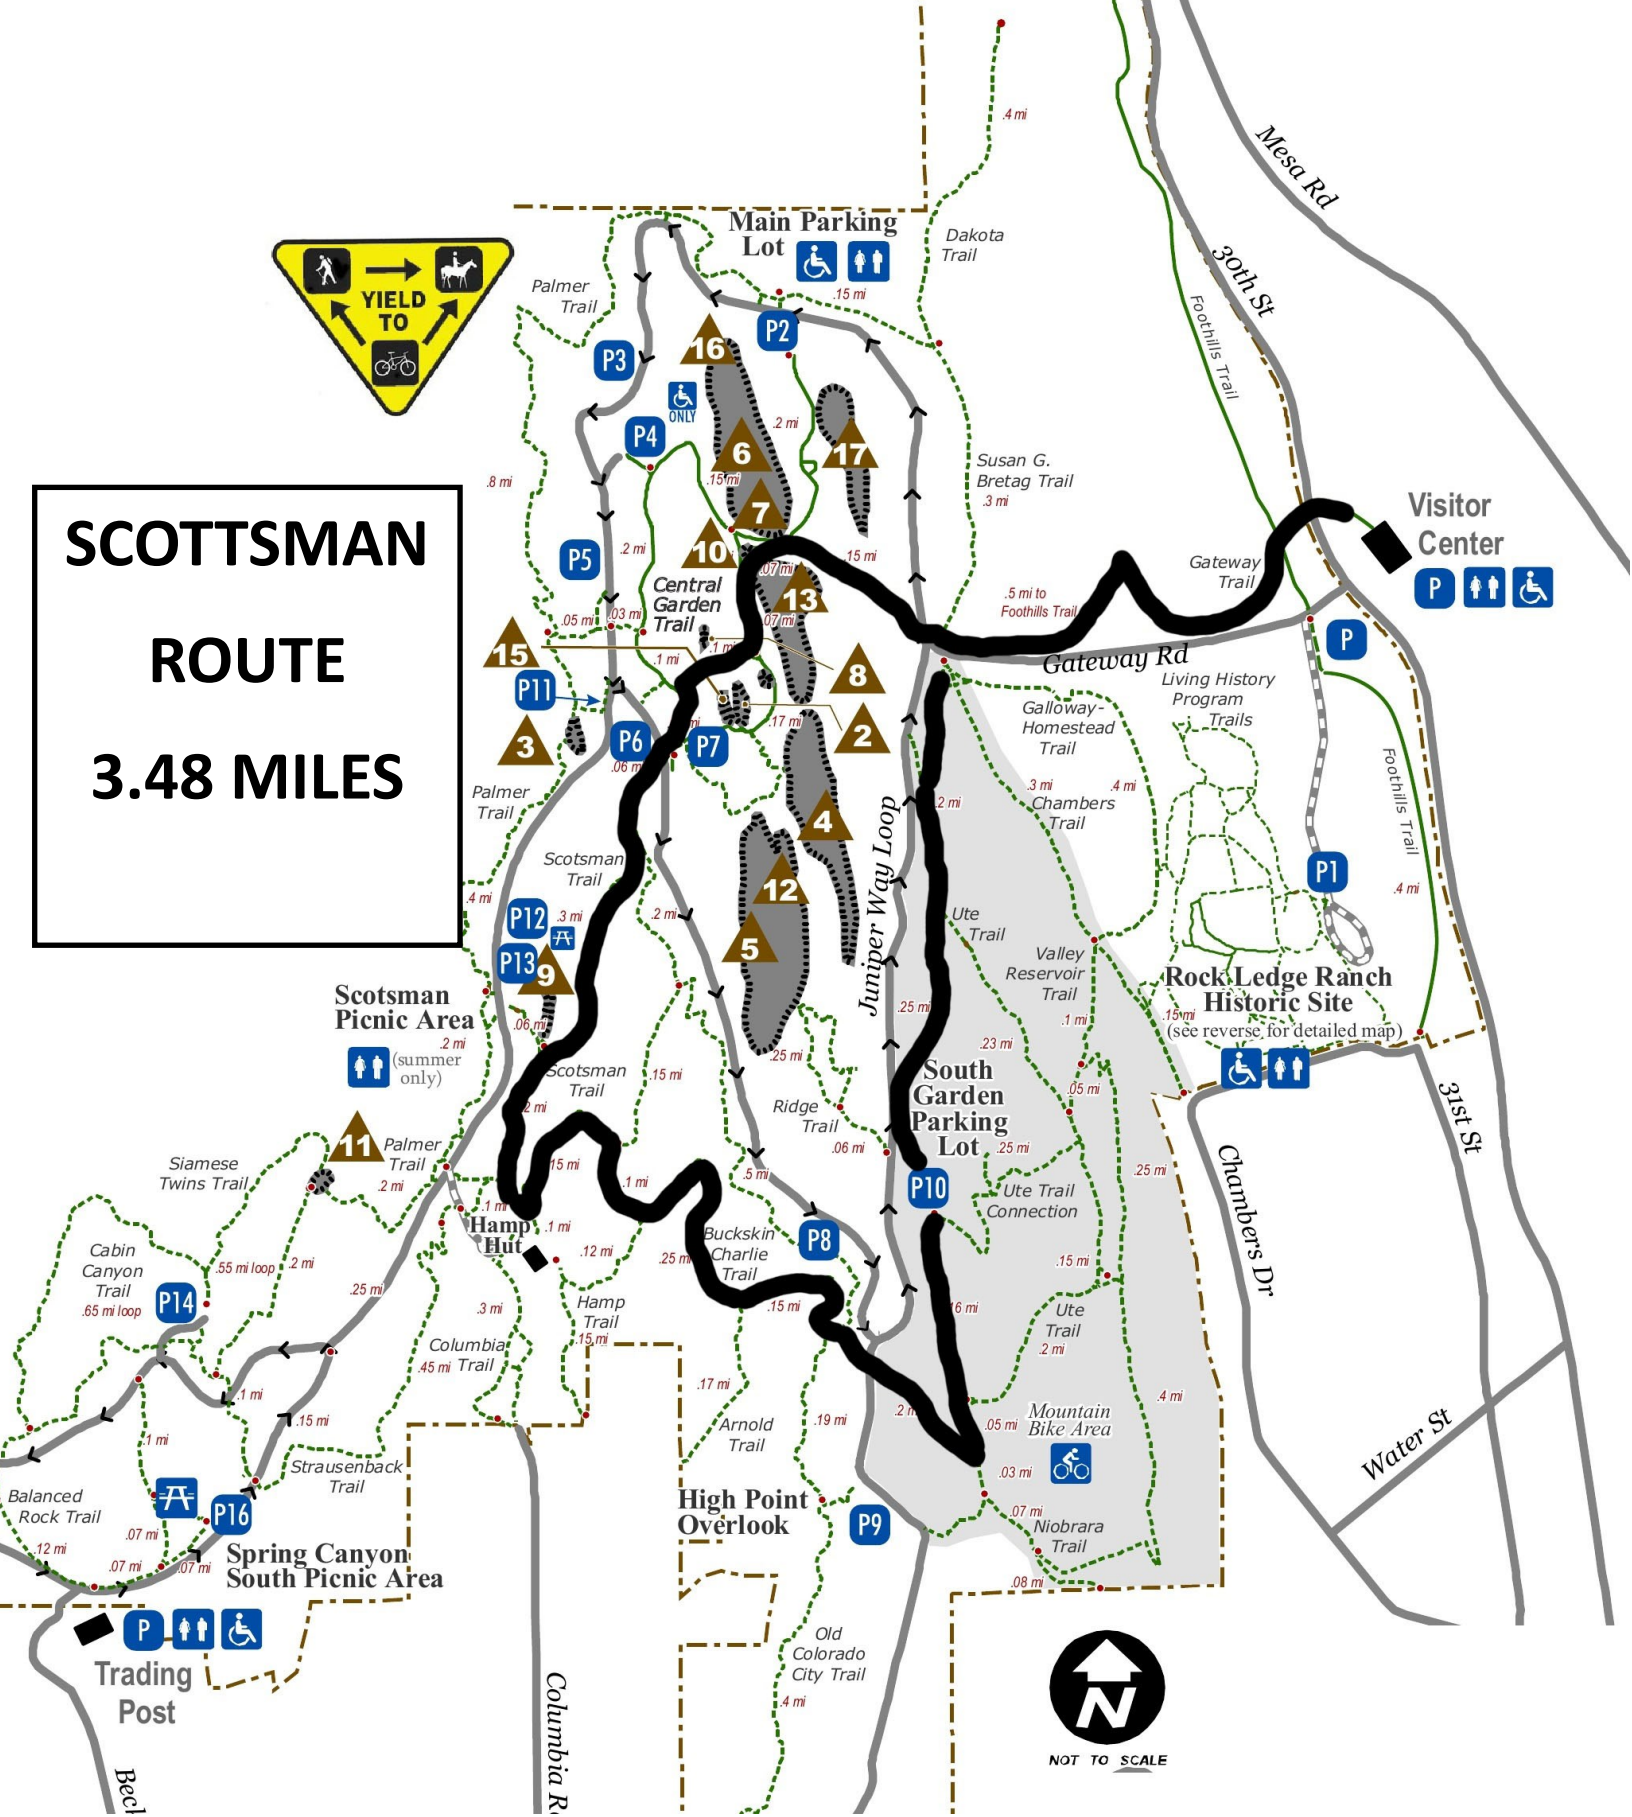

**SCOTTSMAN  
ROUTE  
3.48 MILES**

NOT TO SCALE